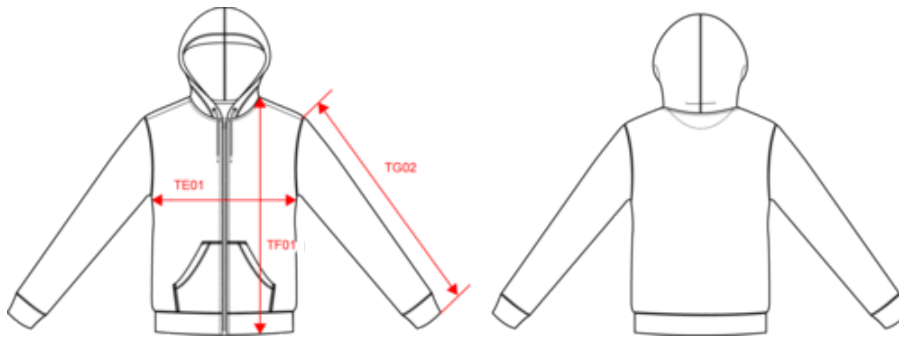

Dimensions (cm)

Measurements in cm	XS	S	M	L	XL	XXL	3XL
TE01 - 1/2 chest width at 1.5cm below armhole	48.00	51.00	54.00	57.00	60.00	63.00	66.00
TF01 - Total height from HSP	68.00	70.00	72.00	74.00	76.00	78.00	80.00
TG02 - Long sleeve length	67.75	68.75	69.75	63.75	64.75	65.75	66.75